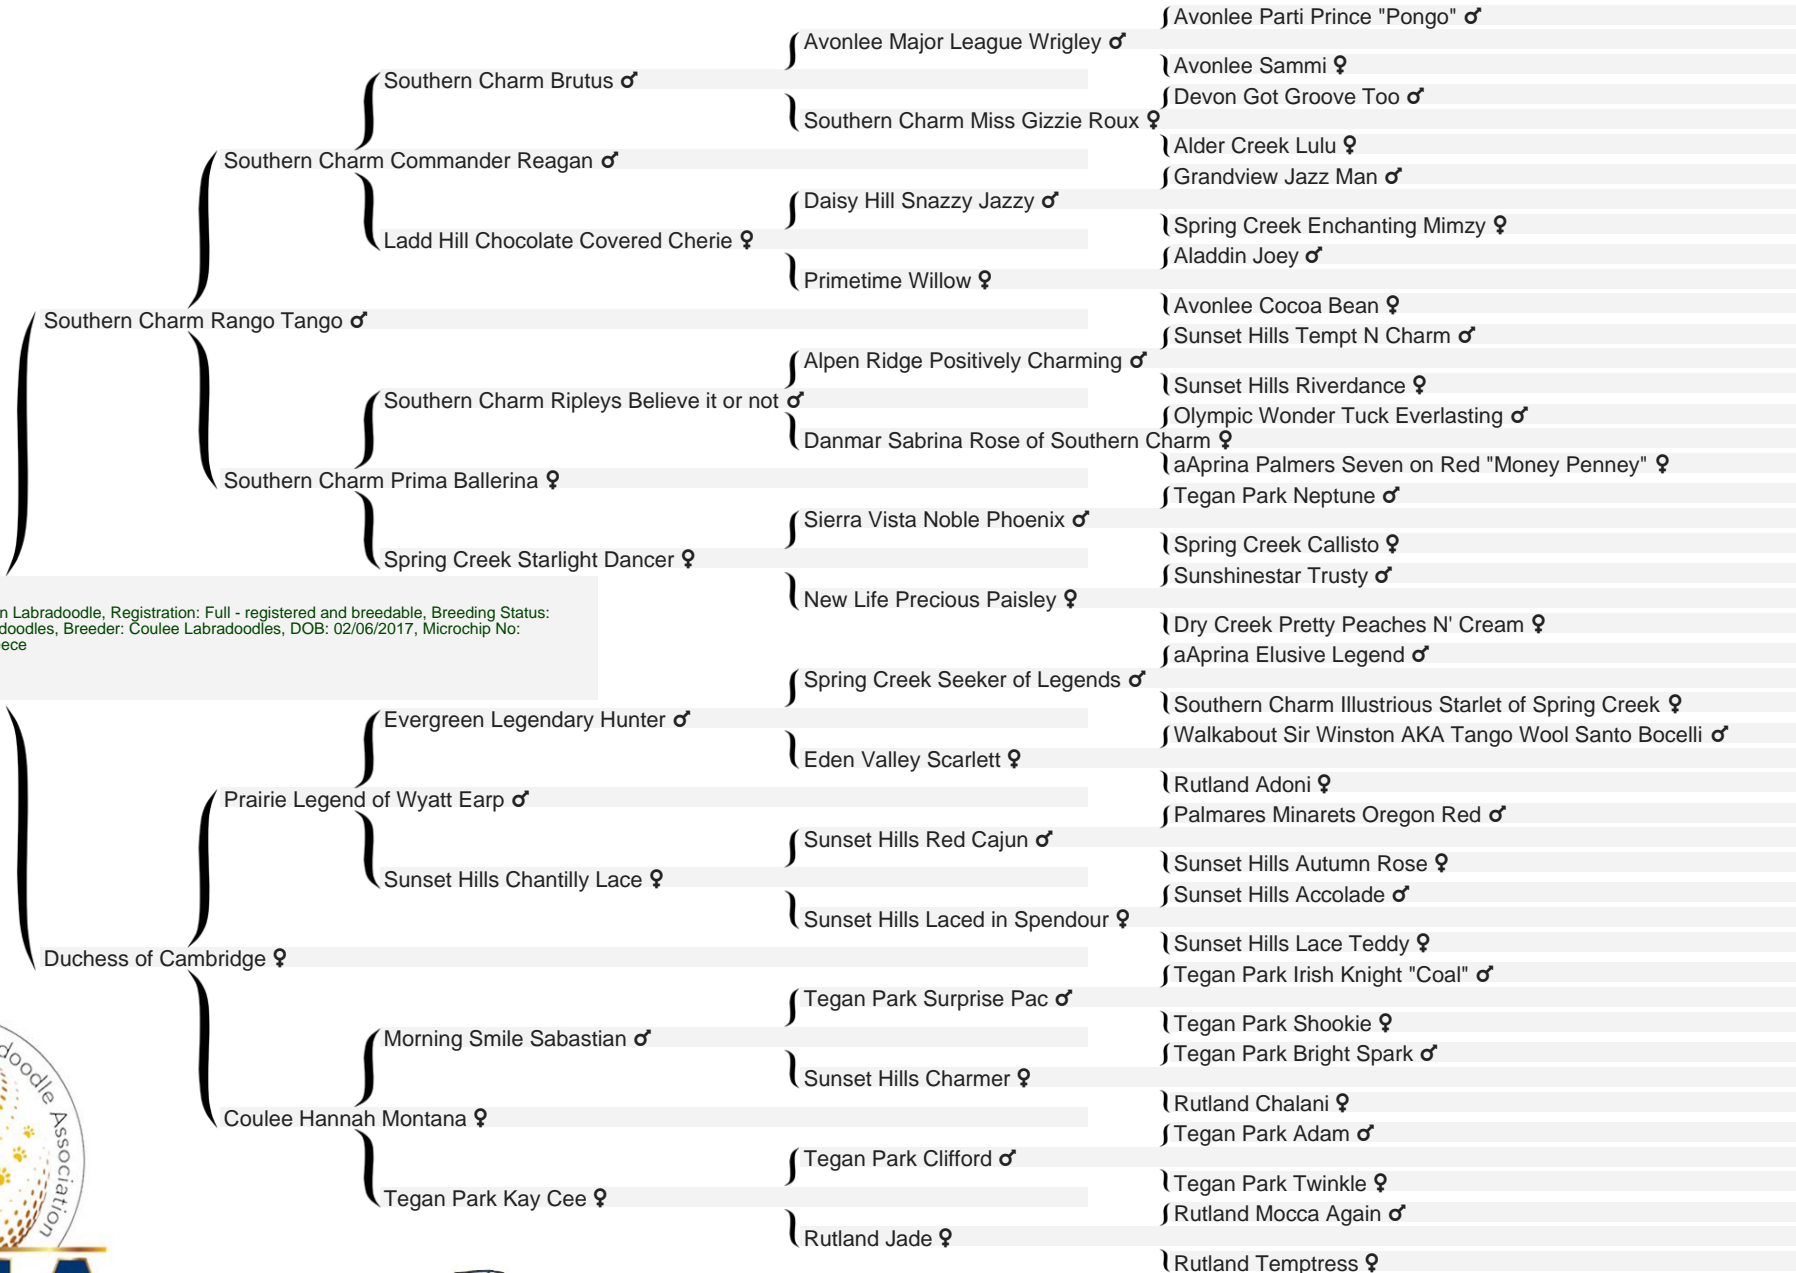

# Official Pedigree

## Coulee Pippa ♀

**Coulee Pippa ♀**  
 WALA00018697, M Australian Labradoodle, Registration: Full - registered and breedable, Breeding Status:  
 Active, Owner: Coulee Labradoodles, Breeder: Coulee Labradoodles, DOB: 02/06/2017, Microchip No:  
 95600006256637, Coat: Fleece