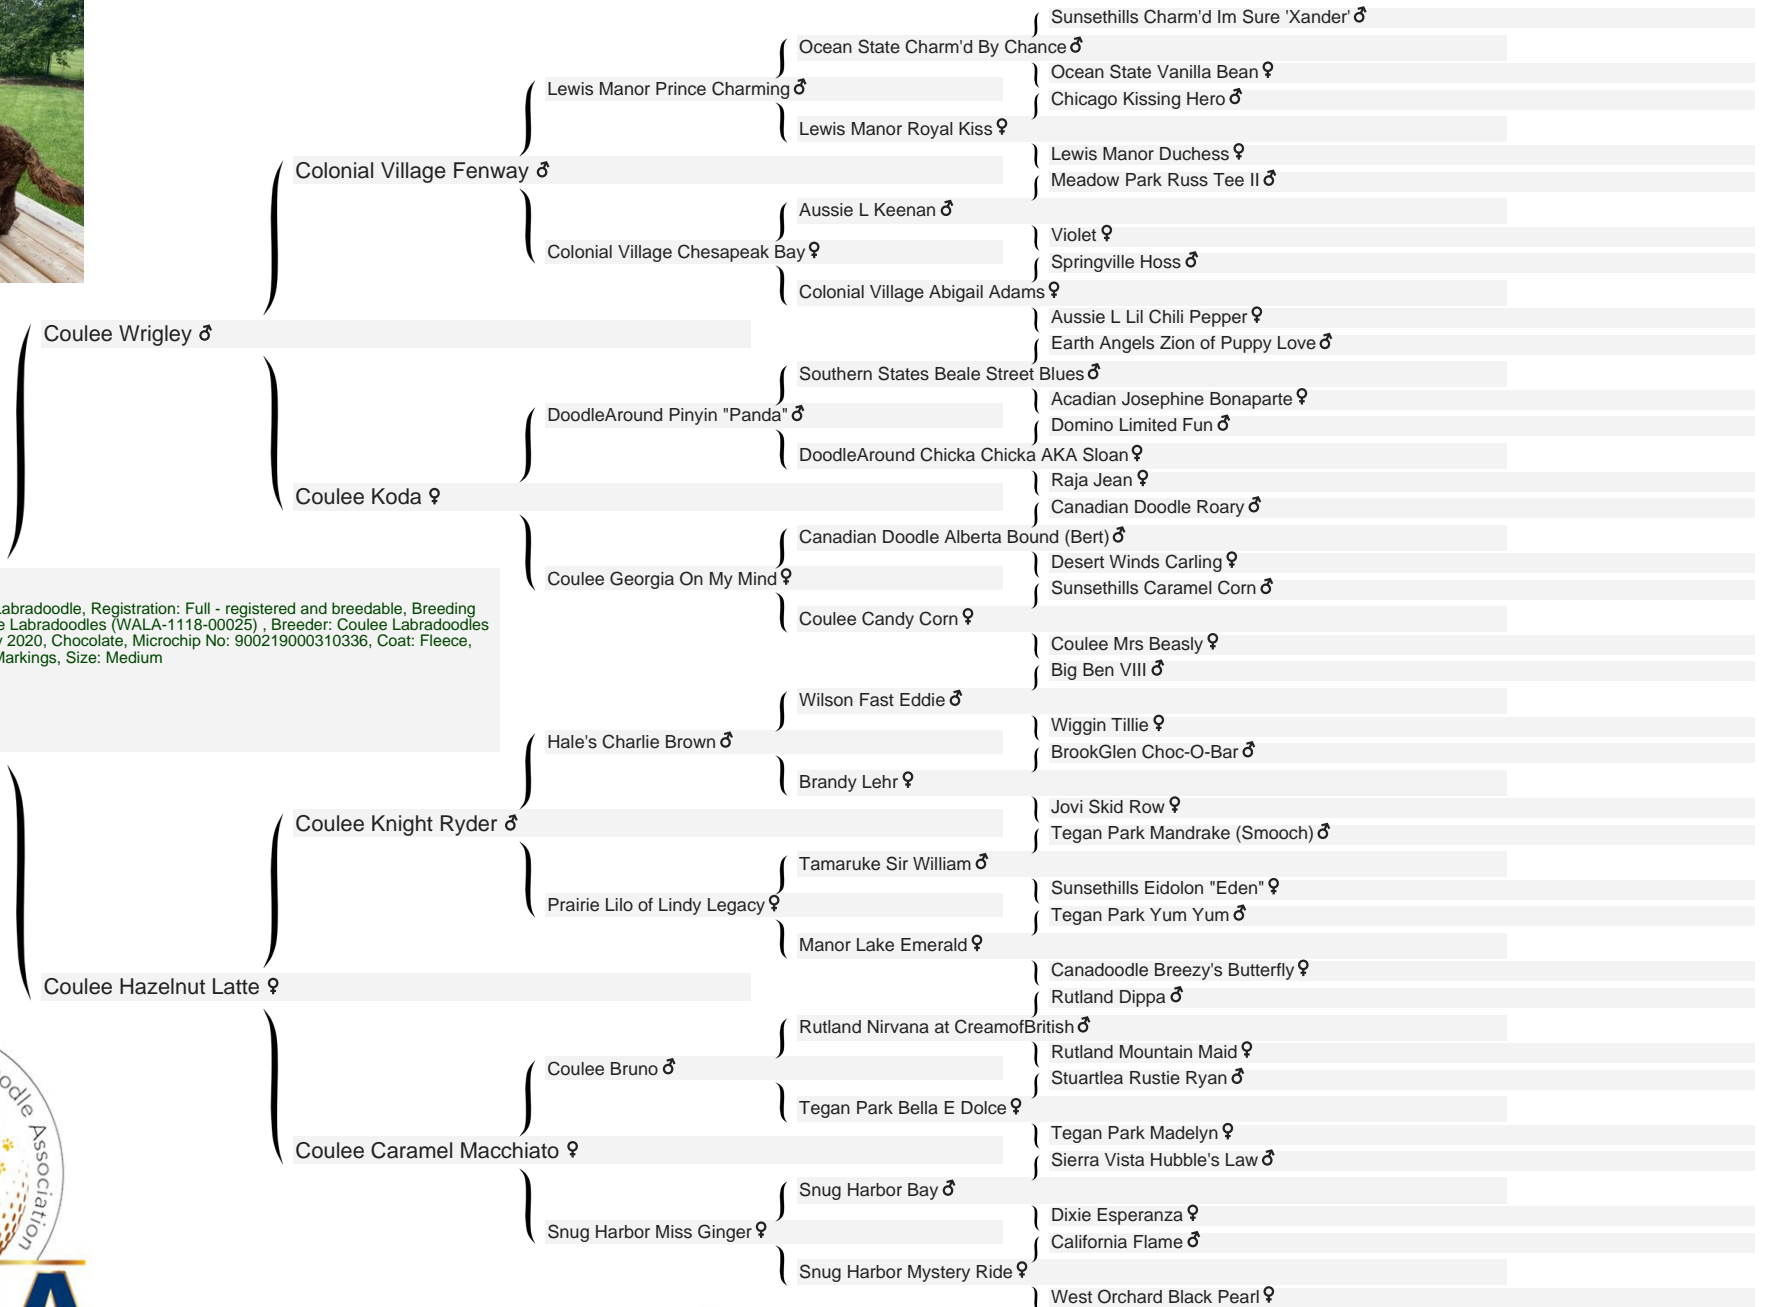

Official Pedigree

♂ Coulee Thor

Coulee Thor ♂
 WALA00062812, Australian Labradoodle, Registration: Full - registered and breedable, Breeding Status: Active, Owner: Coulee Labradoodles (WALA-1118-00025), Breeder: Coulee Labradoodles (WALA-1118-00025), 12 Nov 2020, Chocolate, Microchip No: 900219000310336, Coat: Fleece, Coat Pattern: Solid w/White Markings, Size: Medium