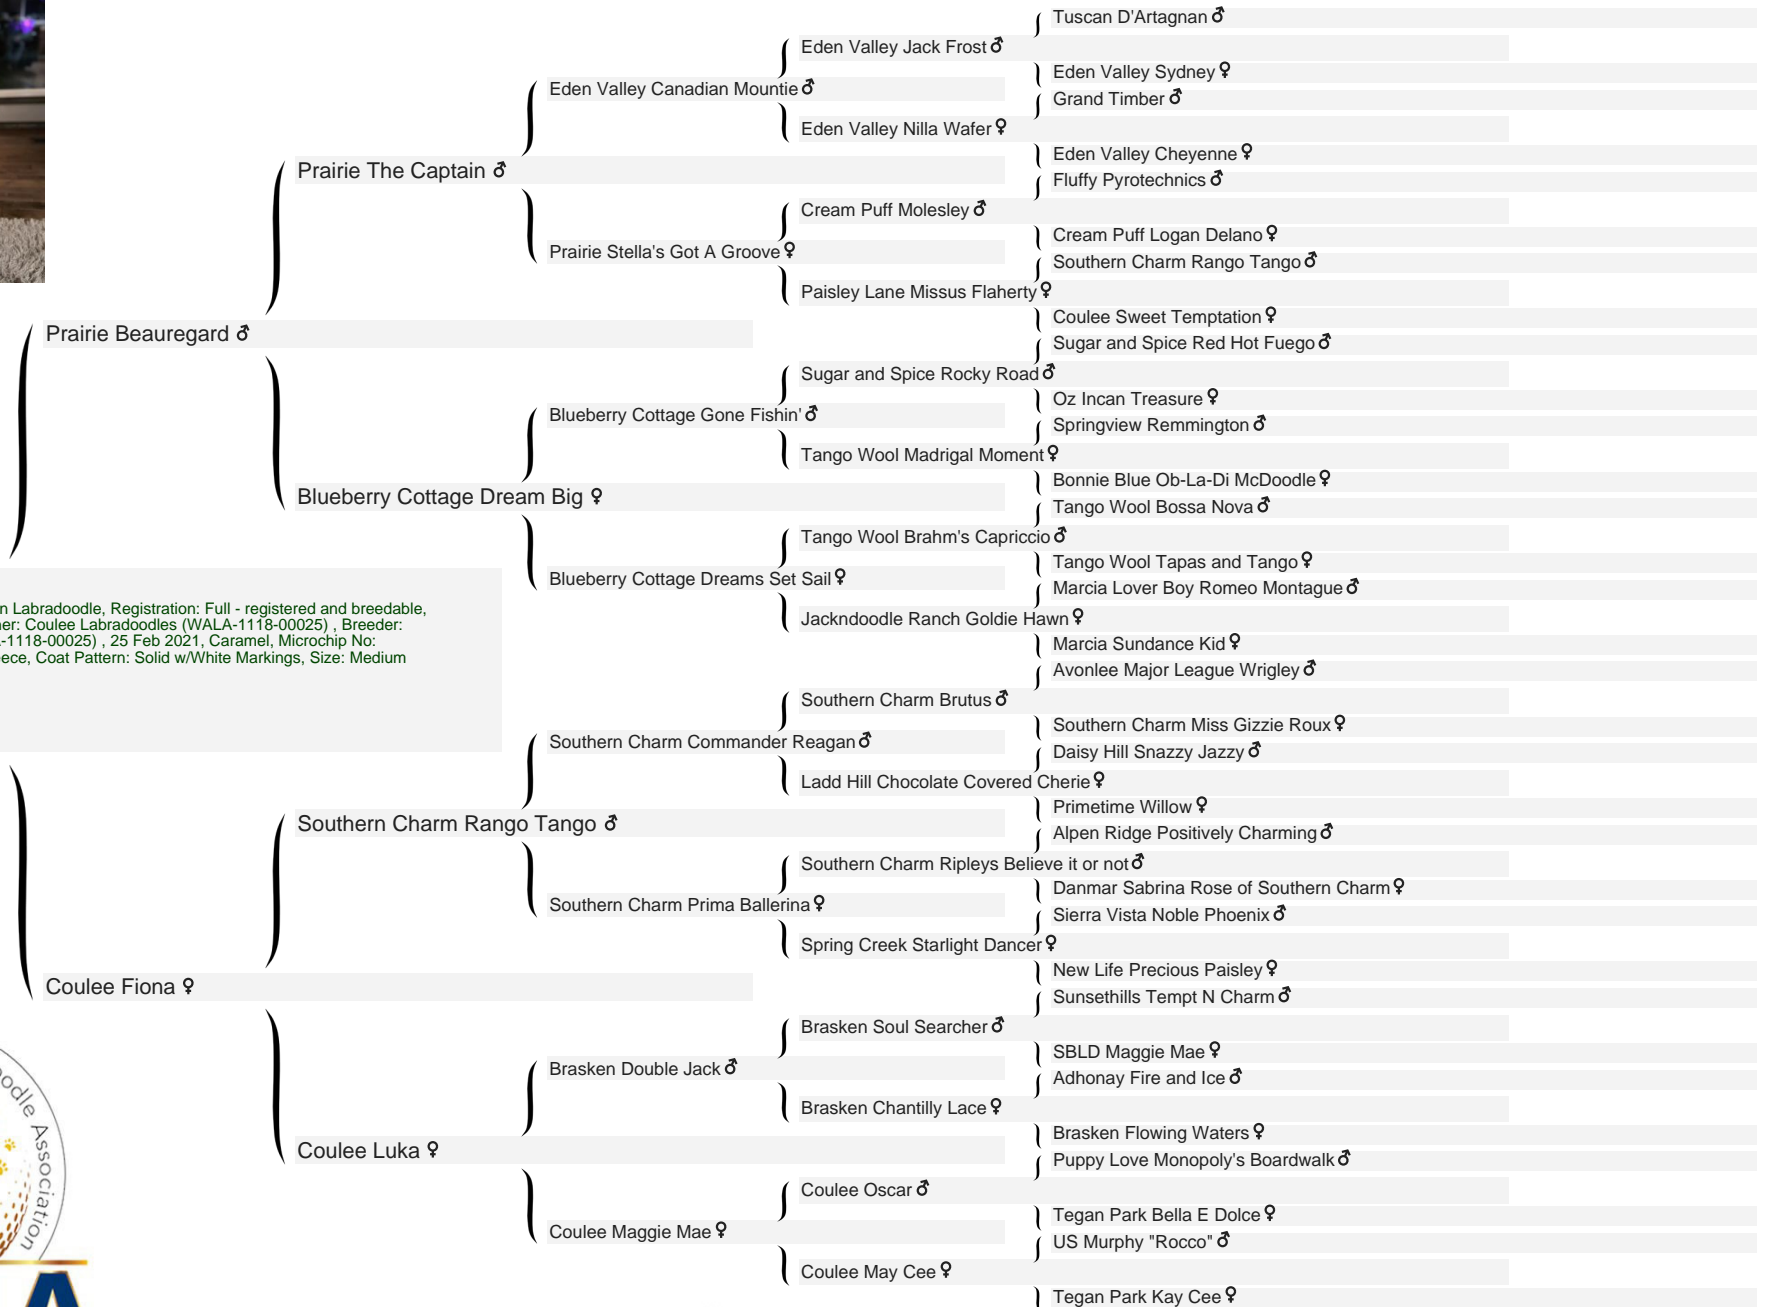

♀ Coulee Oakley

Coulee Oakley ♀

WALA00074607, M Australian Labradoodle, Registration: Full - registered and breedable, Breeding Status: Active, Owner: Coulee Labradoodles (WALA-1118-00025), Breeder: Coulee Labradoodles (WALA-1118-00025), 25 Feb 2021, Caramel, Microchip No: 900219000508543, Coat: Fleece, Coat Pattern: Solid w/White Markings, Size: Medium

WALA