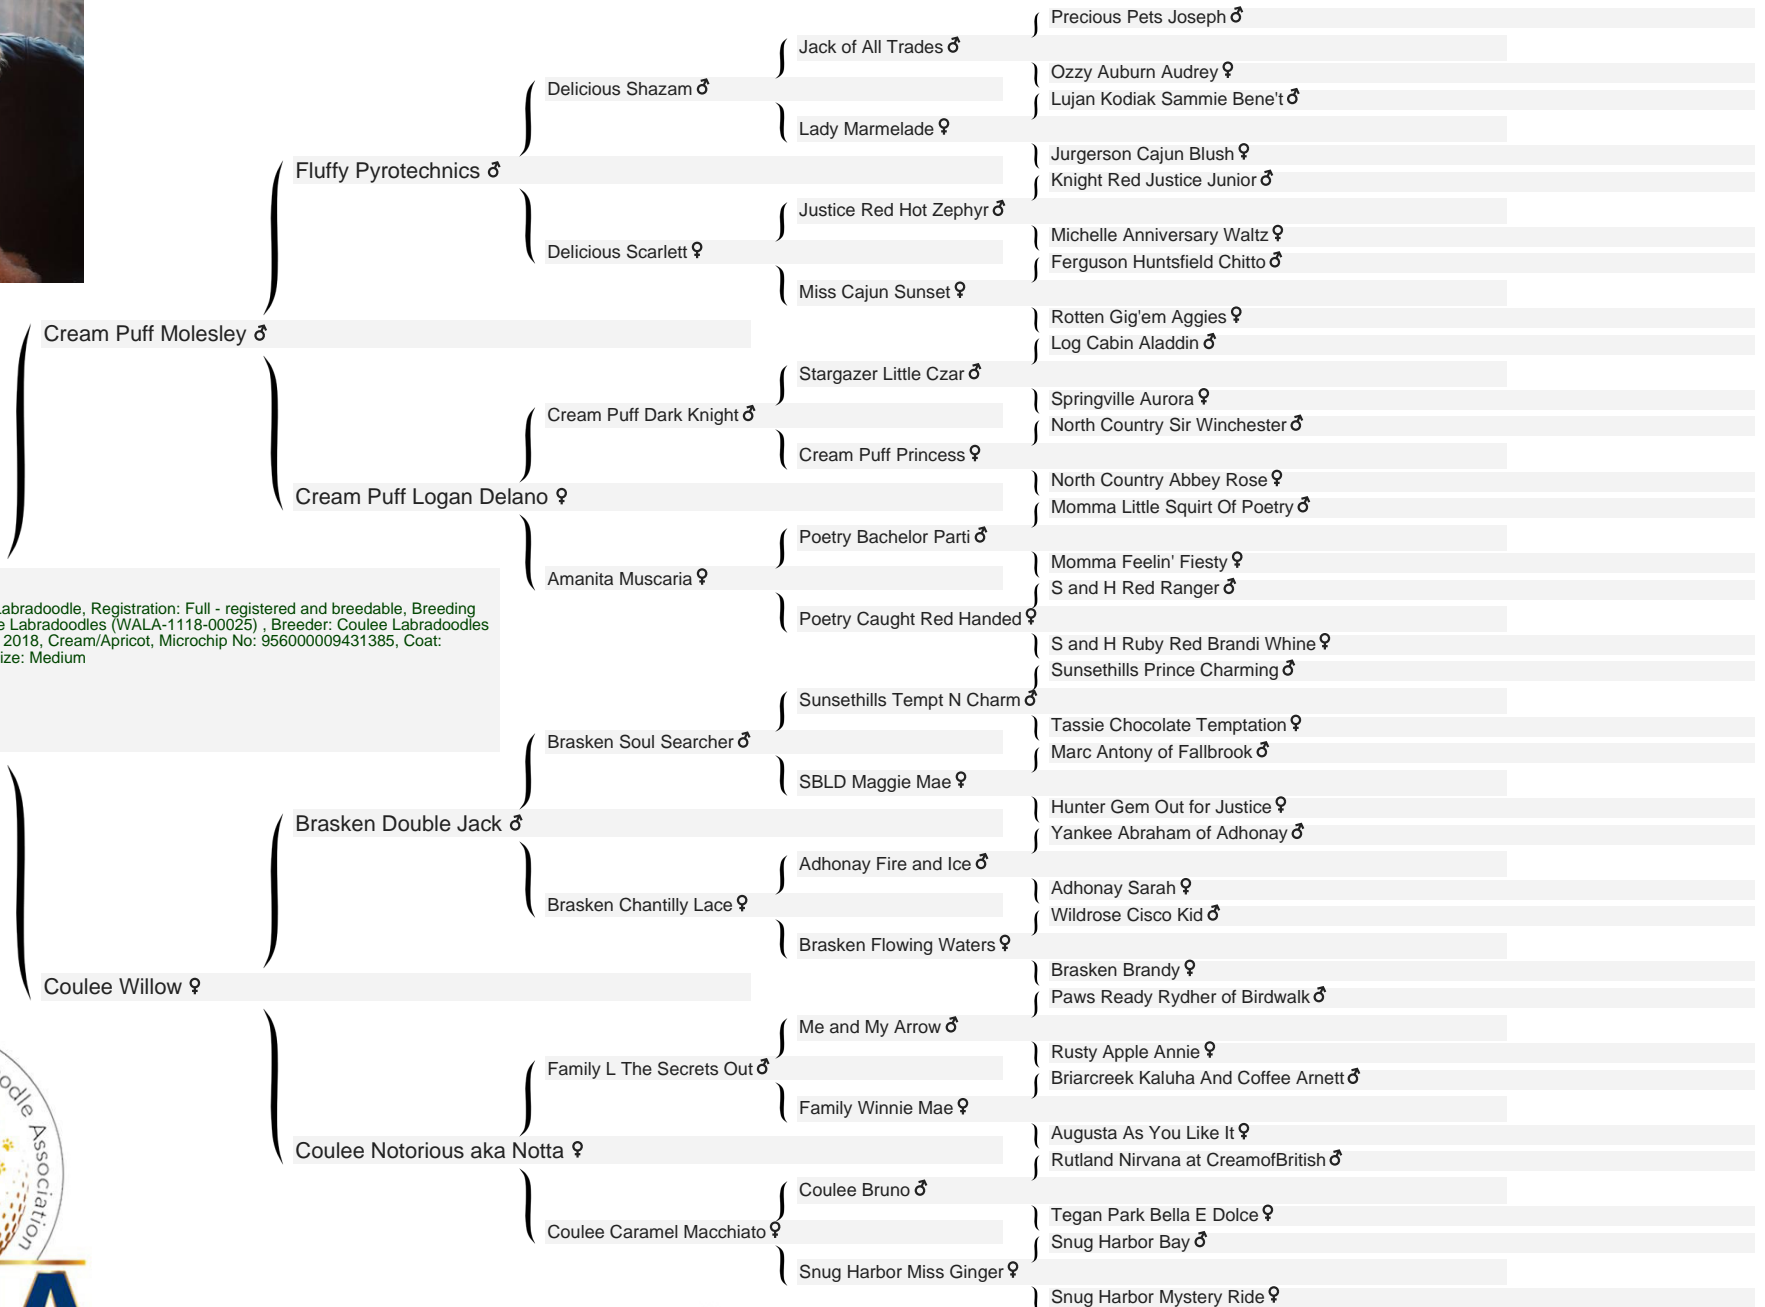

Official Pedigree

♀ Coulee Matilda

Coulee Matilda ♀

WALA00042000, Australian Labradoodle, Registration: Full - registered and breedable, Breeding Status: Active, Owner: Coulee Labradoodles (WALA-1118-00025), Breeder: Coulee Labradoodles (WALA-1118-00025), 16 Apr 2018, Cream/Apricot, Microchip No: 956000009431385, Coat: Fleece, Coat Pattern: Parti, Size: Medium