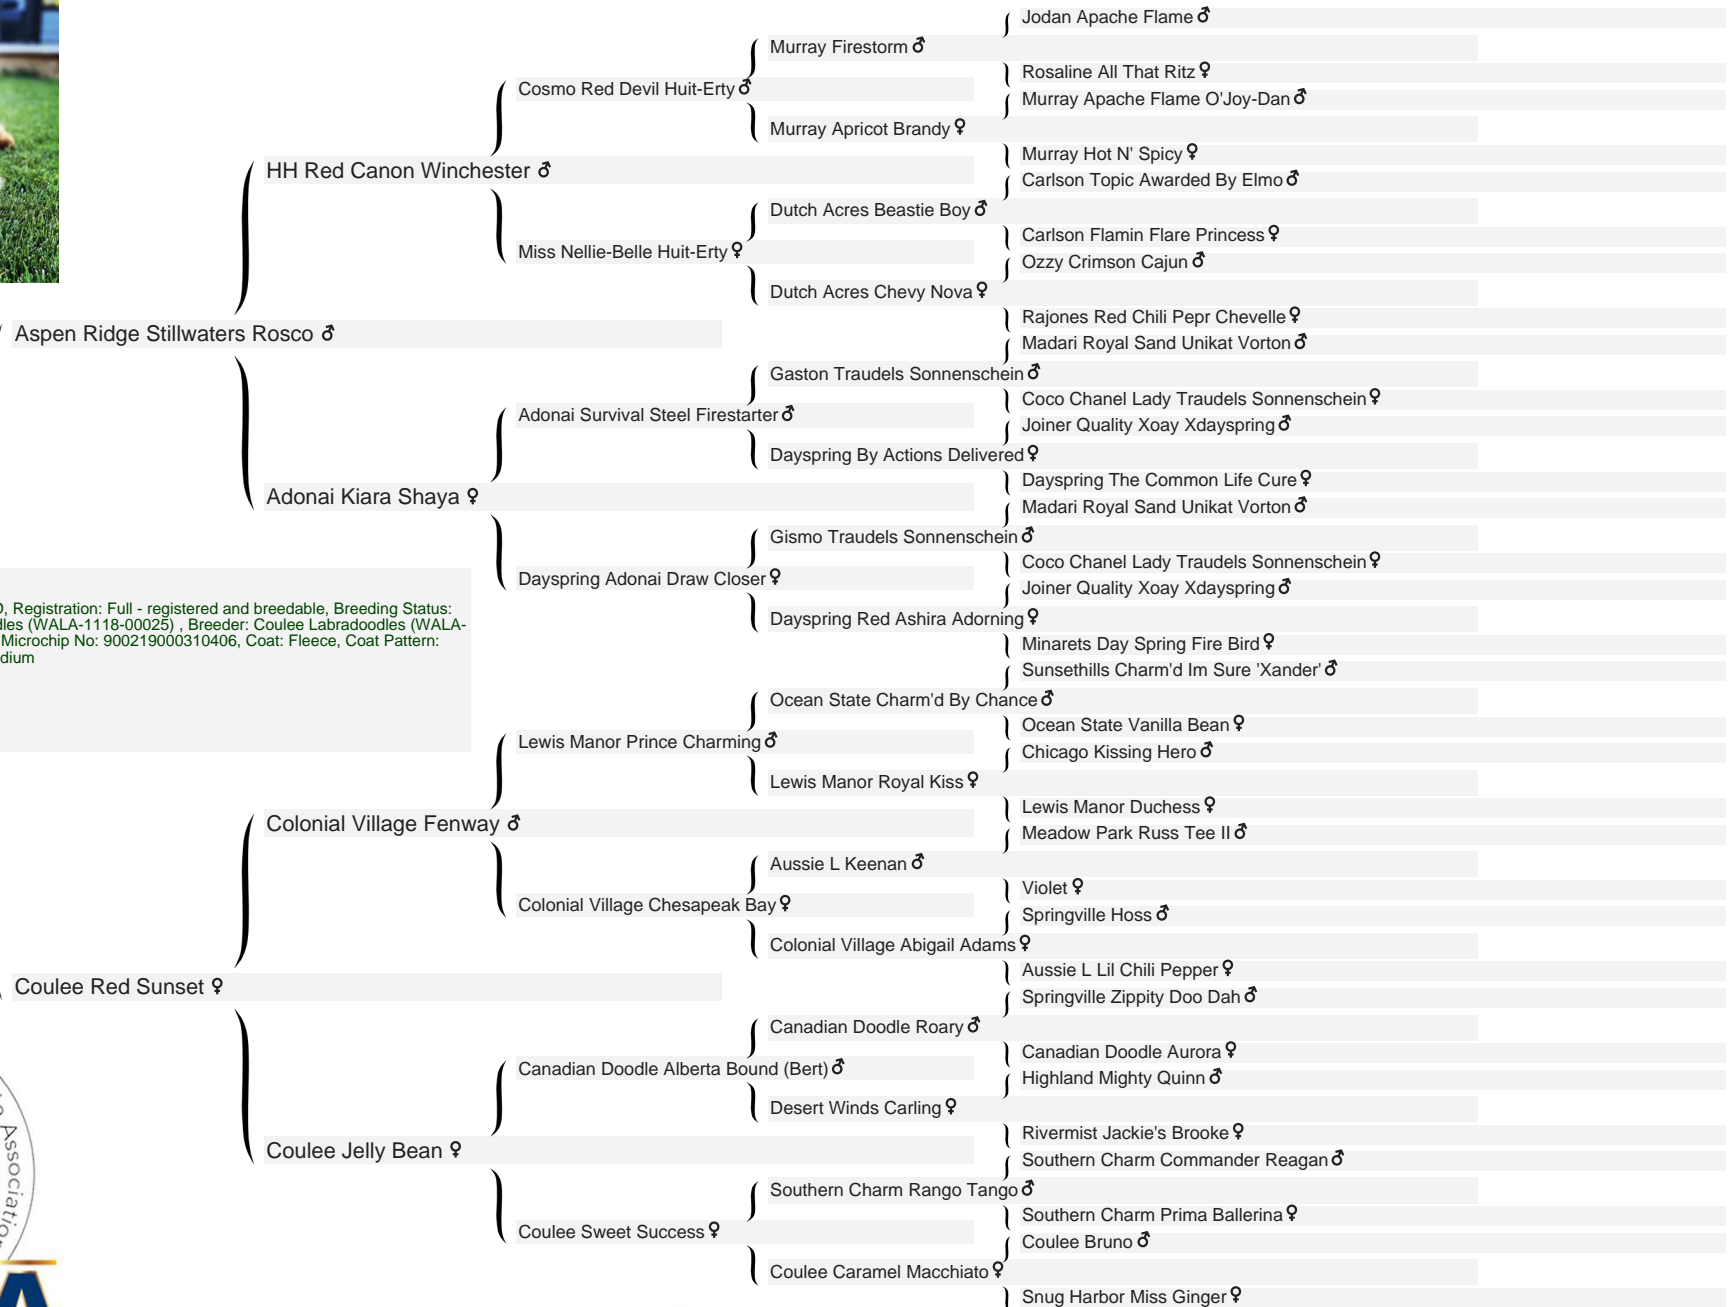

## ♂ Coulee Finnick

### Coulee Finnick ♂

WALA00073951, Foundation ALD, Registration: Full - registered and breedable, Breeding Status: Active, Owner: Coulee Labradoodles (WALA-1118-00025), Breeder: Coulee Labradoodles (WALA-1118-00025), 09 Apr 2021, Red, Microchip No: 900219000310406, Coat: Fleece, Coat Pattern: Solid w/White Markings, Size: Medium